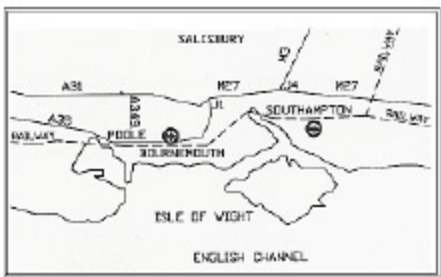

F.A.O:- .....  
FAX:- .....

By Rail:-  
Poole Train Station:- 1 Mile  
By Air:-  
Bournemouth Airport:- 11 Miles  
Southampton Airport:- 35 Miles