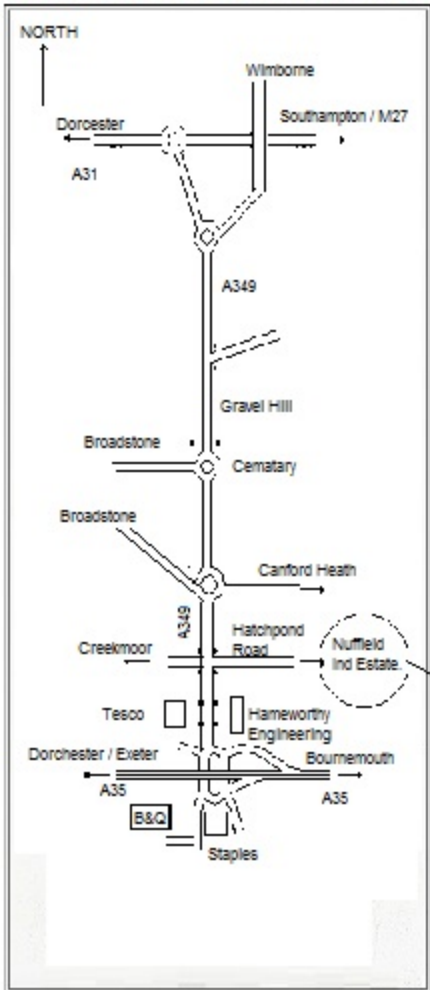

F.A.O:- .....  
FAX:- .....

By Rail:-  
Poole Train Station:- 1 Mile  
By Air:-  
Bournemouth Airport:- 11 Miles  
Southampton Airport:- 35 Miles